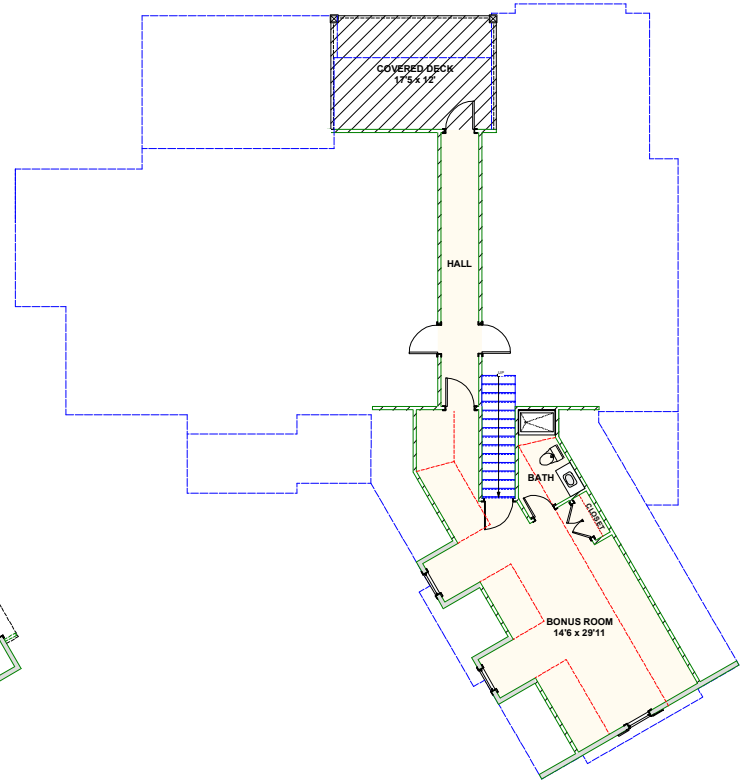

## **GOLF COURSE HOME 131**

**3,003 SQ FT | 2 BEDROOMS | 3 BATHS | 715 SF BONUS ROOM | 621 SF PORCHES | 920 SF GARAGE**

**WWW.CAROLINABLUEWATERCONSTRUCTION.COM**

# GOLF COURSE HOME 131

3,003 SQ FT | 2 BEDROOMS | 3 BATHS | 715 SF BONUS ROOM | 621 SF PORCHES | 920 SF GARAGE

76'3 x 81'9

1ST FLOOR - FLOOR PLAN

2ND FLOOR - FLOOR PLAN

**CAROLINA**  
**BLUEWATER**  
**CONSTRUCTION**