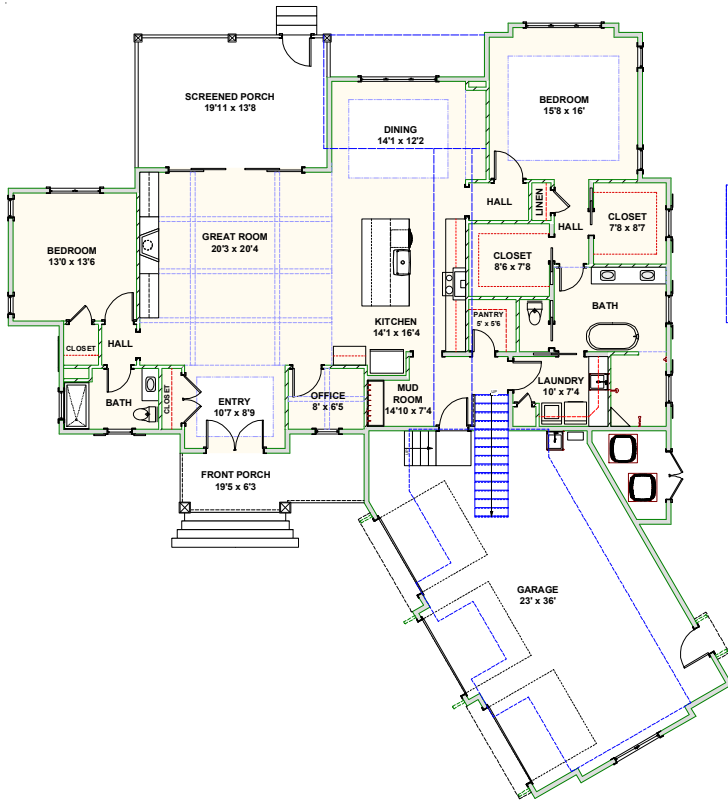

## **GOLF COURSE HOME 131**

**3,003 SQ FT | 2 BEDROOMS | 3 BATHS | 715 SF BONUS ROOM | 621 SF PORCHES | 920 SF GARAGE**

**WWW.CAROLINABLUEWATERCONSTRUCTION.COM**

# GOLF COURSE HOME 131

3,003 SQ FT | 2 BEDROOMS | 3 BATHS | 715 SF BONUS ROOM | 621 SF PORCHES | 920 SF GARAGE

76'3 x 81'9

1ST FLOOR - FLOOR PLAN

2ND FLOOR - FLOOR PLAN

**CAROLINA**  
**BLUEWATER**  
**CONSTRUCTION**